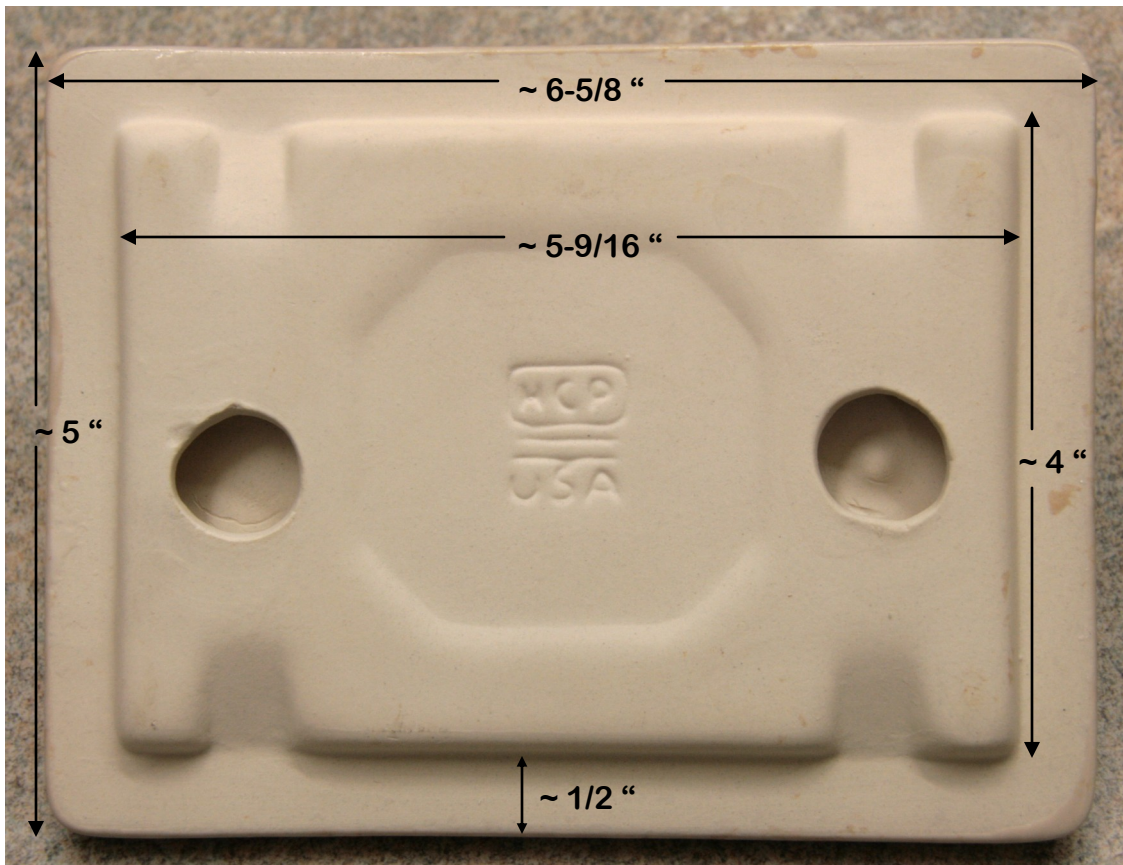

HCP H-46 Soap Dish

Note: Specifications often vary 1/8" or more