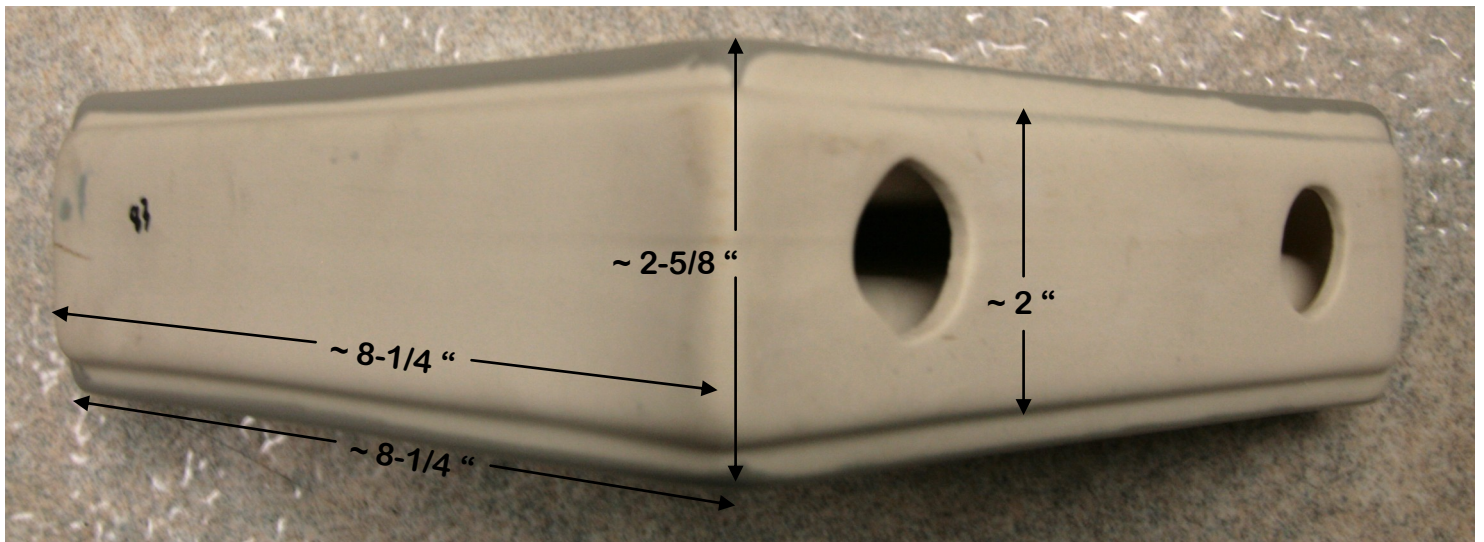

HCP CS-88 Corner Shelf

Note: Specifications often vary 1/8" or more